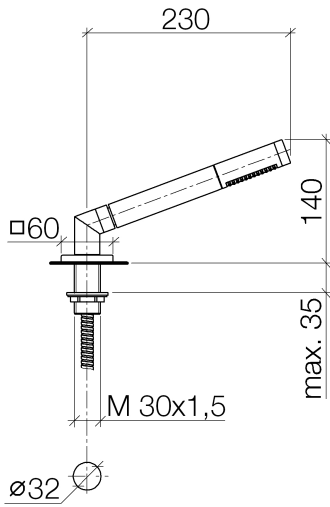

27 702 980

Fits: IMO, MEM, CL.1, CYO

- COMPACT RAIN, max. flow rate 6.8 l/min (at 3 bar)
- with anti-scale system
- rosette 60 x 60 mm
- hole diameter 32 mm
- metal shower hose 2250mm with integrated anti-twist protection

Two-piece design allows hose to later be changed without dismantling the fitting.

Intrinsic protection against back flow.

	Champagne (22kt Gold)	27 702 980-47
	Chrome	27 702 980-00
	Brushed Platinum	27 702 980-06
	Platinum	27 702 980-08
	Dark Chrome	27 702 980-19
	Brushed Durabronze (23kt Gold)	27 702 980-28
	Matte Black	27 702 980-33
	Brushed Champagne (22kt Gold)	27 702 980-46
	Brushed Chrome	27 702 980-93
	Brushed Dark Platinum	27 702 980-99

27 702 980

Flow rate chart

Certificates

Belgaqua\_21-383- WRAS\_2209005.  
27\_8.

27 702 980

Parts for other finishes can be found here: [Chrome](#)

**Spare parts list**

No.	Item Number	Name	Quantity used	Delivery time
1	90 12 11 140 30-47	shower	1	30
2	04 24 04 287 00-47	nipple	1	30
3	90 14 20 002 00 90	seal	1	2
4	28 322 970-47	Metal shower hose 1/2" x 3/8" x 1750 mm - Champagne (22kt Gold)	1	30
5	90 18 40 085 00 90	sleeve	1	2
6	09 27 68 003-47	rosette	1	30
7	09 30 01 090-07	sleeve	1	30
8	04 23 10 032 46 90	fixing set	1	2
9	09 30 11 060 90	disc	1	2
10	12 505 970 90	High pressure hose 1/2" x 3/8" x 500 mm -	1	2
11	90 24 03 168 00 90	nipple	1	2
12	04 24 04 187 00-47	nipple	1	60