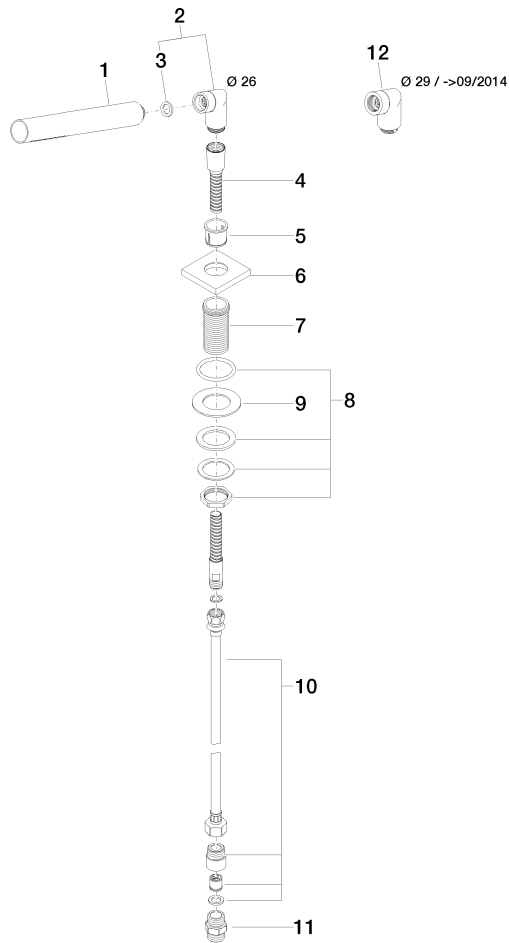

27 702 980

Fits: IMO, MEM, CL.1, CYO

- COMPACT RAIN, max. flow rate 6.8 l/min (at 3 bar)
- with anti-scale system
- rosette 60 x 60 mm
- hole diameter 32 mm
- metal shower hose 2250mm with integrated anti-twist protection

Two-piece design allows hose to later be changed without dismantling the fitting.

Intrinsic protection against back flow.

	Champagne (22kt Gold)	27 702 980-47
	Chrome	27 702 980-00
	Brushed Platinum	27 702 980-06
	Platinum	27 702 980-08
	Dark Chrome	27 702 980-19
	Brushed Durabronze (23kt Gold)	27 702 980-28
	Matte Black	27 702 980-33
	Brushed Champagne (22kt Gold)	27 702 980-46
	Brushed Chrome	27 702 980-93
	Brushed Dark Platinum	27 702 980-99

27 702 980

Flow rate chart

Certificates

Belgaqua\_21-383- WRAS\_2209005.  
27\_8.

27 702 980

Parts for other finishes can be found here: [Chrome](#)

**Spare parts list**

No.	Item Number	Name	Quantity used	Delivery time
1	90 12 11 140 30-47	shower	1	30
2	04 24 04 287 00-47	nipple	1	30
3	90 14 20 002 00 90	seal	1	2
4	28 322 970-47	Metal shower hose 1/2" x 3/8" x 1750 mm - Champagne (22kt Gold)	1	30
5	90 18 40 085 00 90	sleeve	1	2
6	09 27 68 003-47	rosette	1	30
7	09 30 01 090-07	sleeve	1	30
8	04 23 10 032 46 90	fixing set	1	2
9	09 30 11 060 90	disc	1	2
10	12 505 970 90	High pressure hose 1/2" x 3/8" x 500 mm -	1	2
11	90 24 03 168 00 90	nipple	1	2
12	04 24 04 187 00-47	nipple	1	60